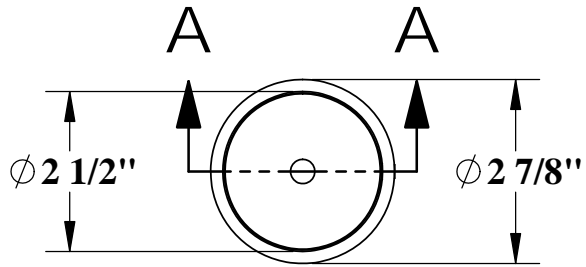

EZ & POWER EZ 10" ANCHOR

strack Liftsysteme

Strack AG
Ebnatstrasse 125
8200 Schaffhausen

Tel. 0800 600 500
Fax 0800 600 900

www.strack.ch
info@strack.ch

ZSR-Nr. K 7514.14
NIF-Nr. 366 824
MWST-Nr. 567 970