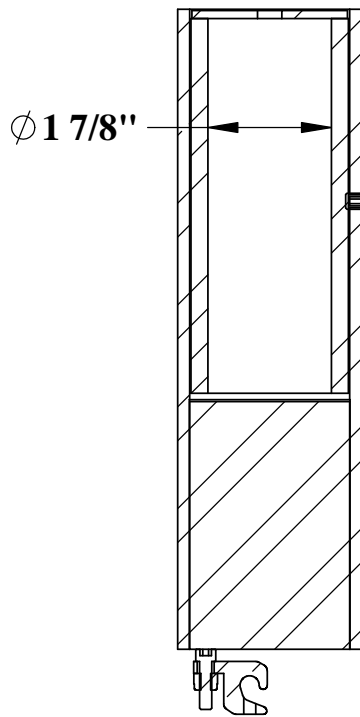

SECTION A-A