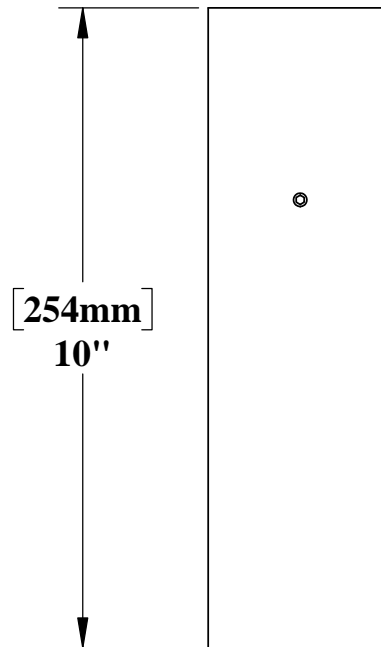

GROUNDING LUG

SPECIFICATIONS:

RATED CAPACITY: 400LBS [181kg]

MAXIMUM SETBACK: 20" [508mm]

PRODUCT:		EZ 10" ANCHOR	
PART #:		F-30220	
SCALE:	1:3	DATE:	6/12/2017
DRAWN BY:	KR	REVISION:	A